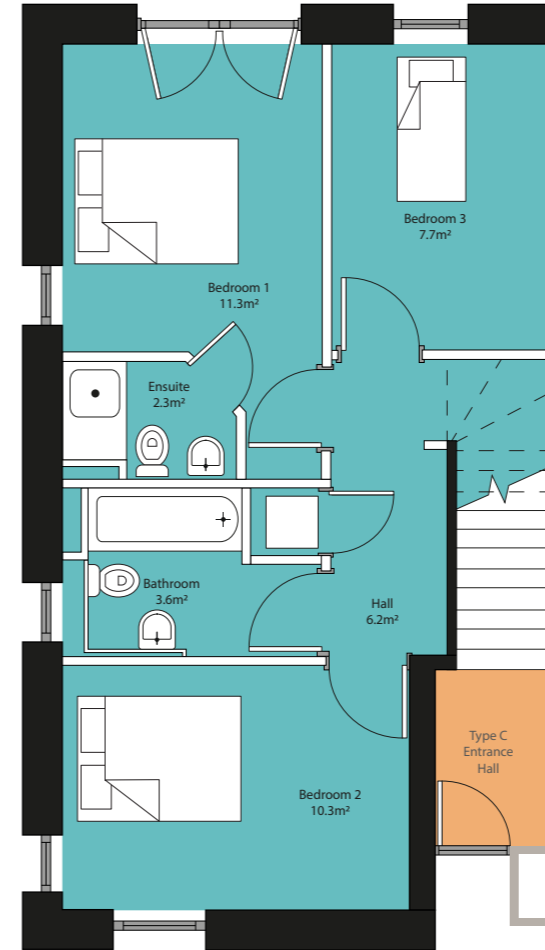

Lower 3-bed – 1027 sqft

Level 1 (Ouse Street)
Ceiling Height: 2.465m

Level 2
Ceiling Height: 2.425m