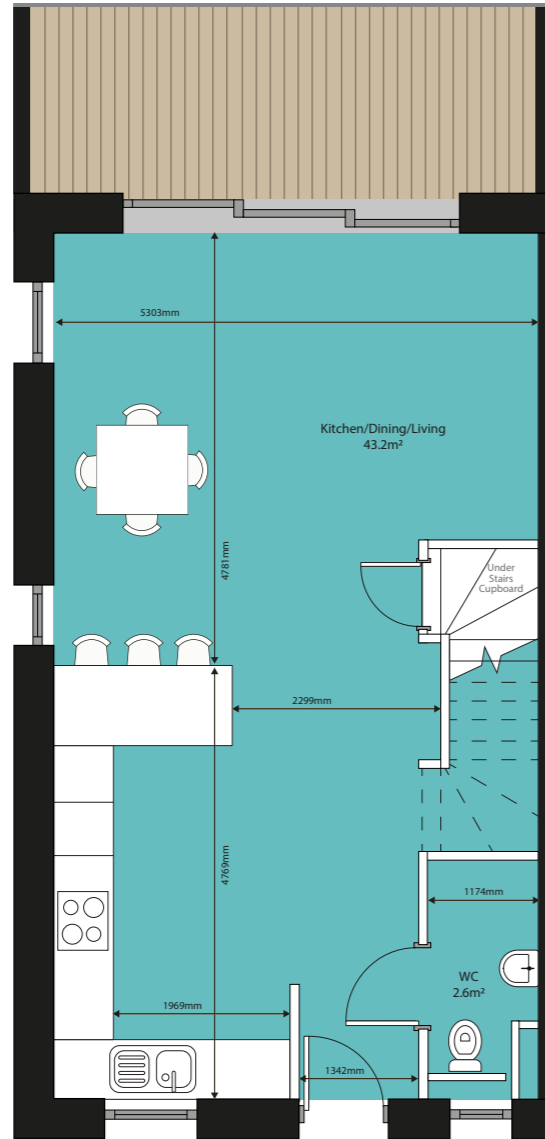

Lower 3-bed – 1027 sqft

Level 1 (Ouse Street)
Ceiling Height: 2.465m

Level 2
Ceiling Height: 2.425m